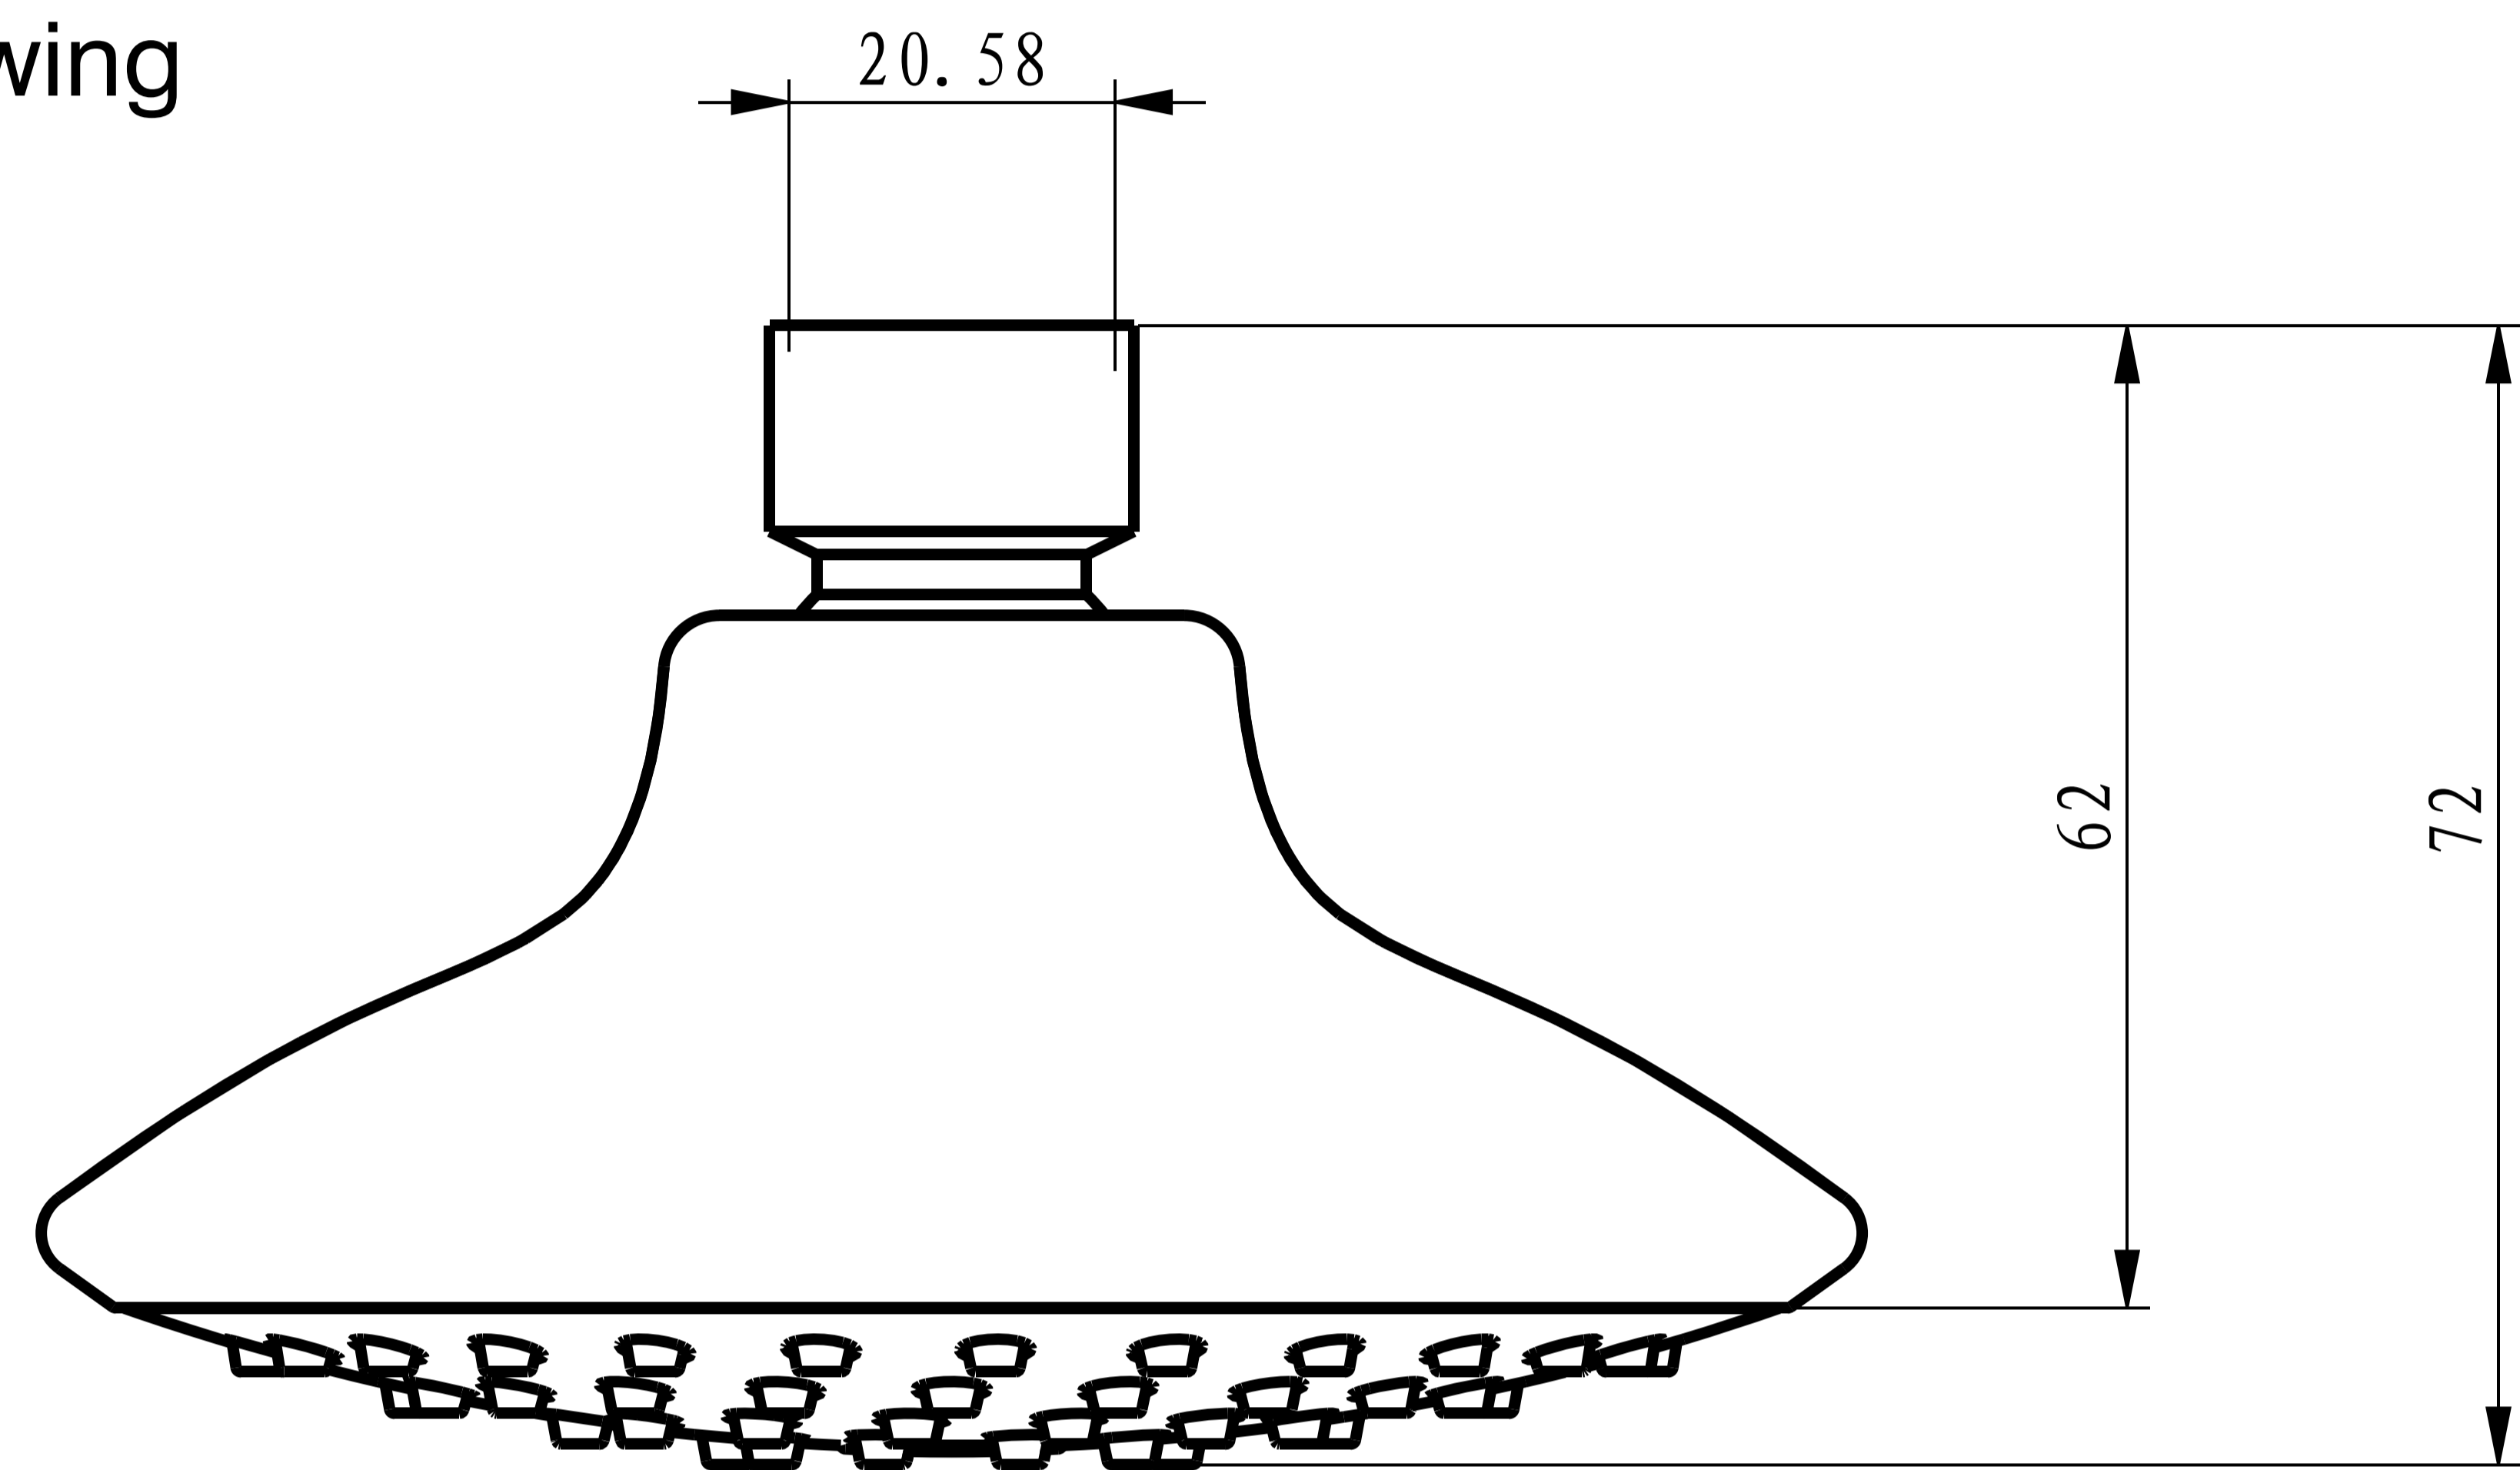

ABS Head Shower

Product Code : **28157**

Technical Drawing

All dimension are in **mm**